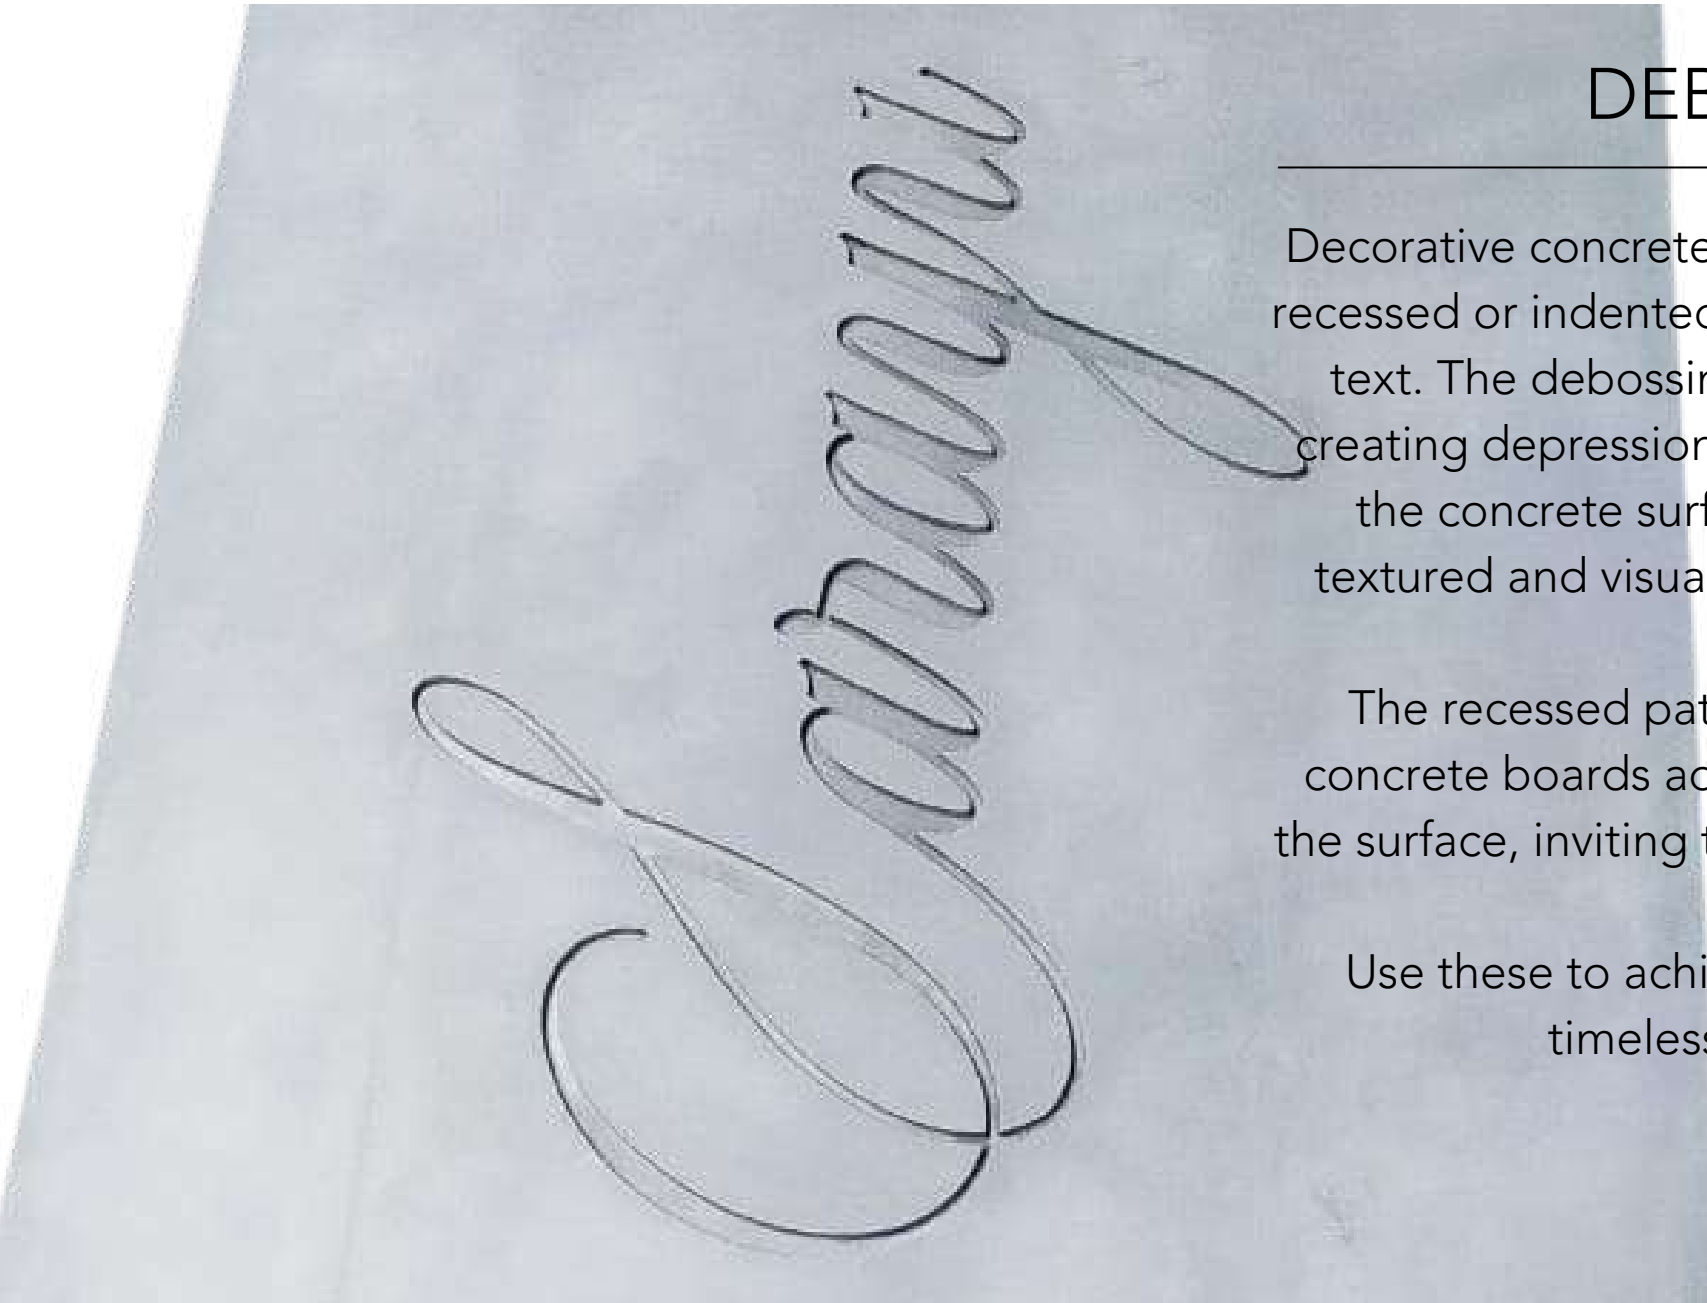

DEBOSS

Decorative concrete boards that features recessed or indented patterns, designs, or text. The debossing process involves creating depressions and impressions in the concrete surface, resulting in a textured and visually interesting finish.

The recessed patterns in debossed concrete boards add a tactile quality to the surface, inviting touch and interaction.

Use these to achieve minimal and a timeless appeal.