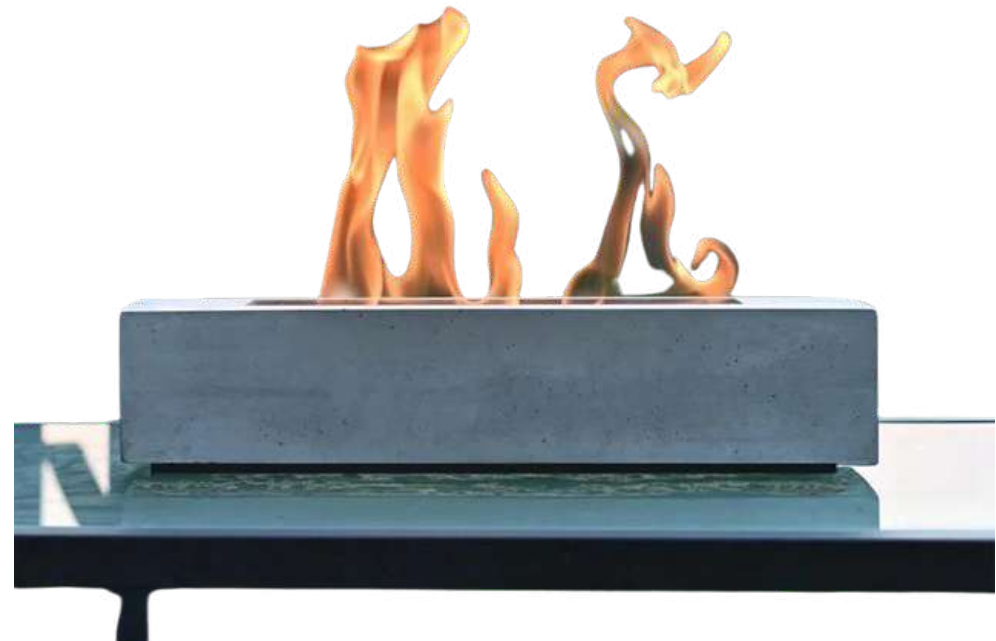

BLOCK FIRE PIT

Create a cozy ambience, elevate your brunches, brighten your dinners, or add heating to your room with our Block fire pit. They add an inviting glow to any setting and sets the vibe right away. Enjoy the clean-burning flames without the mess of smoke & soot. Can be used Indoors & Outdoors.

Dimensions : 18 inch x 4.5 inch x 4.5 inch (LBH)

Material : UHPC

Weight : ~ 10 kgs

Colours : Grey