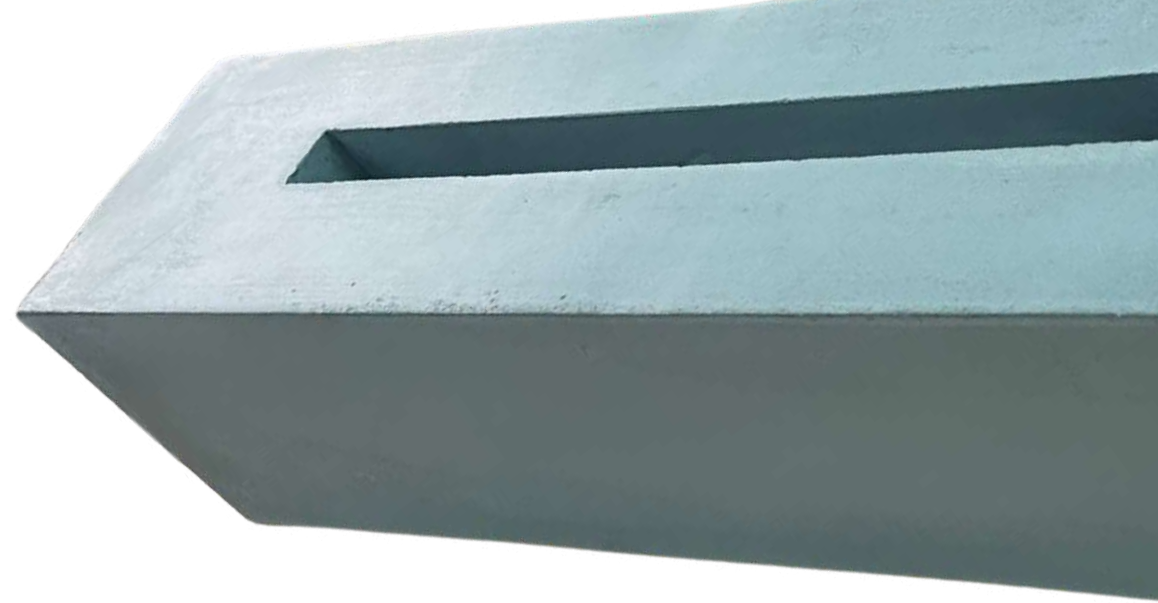

BLOCK FIRE PIT

Create a cozy ambience, elevate your brunches, brighten your dinners, or add heating to your room with our Block fire pit. They add an inviting glow to any setting and sets the vibe right away. Enjoy the clean-burning flames without the mess of smoke & soot. Can be used Indoors & Outdoors.

Dimensions : 18 inch x 4.5 inch x 4.5 inch (LBH)

Material : UHPC

Weight : ~ 10 kgs

Colours : Grey