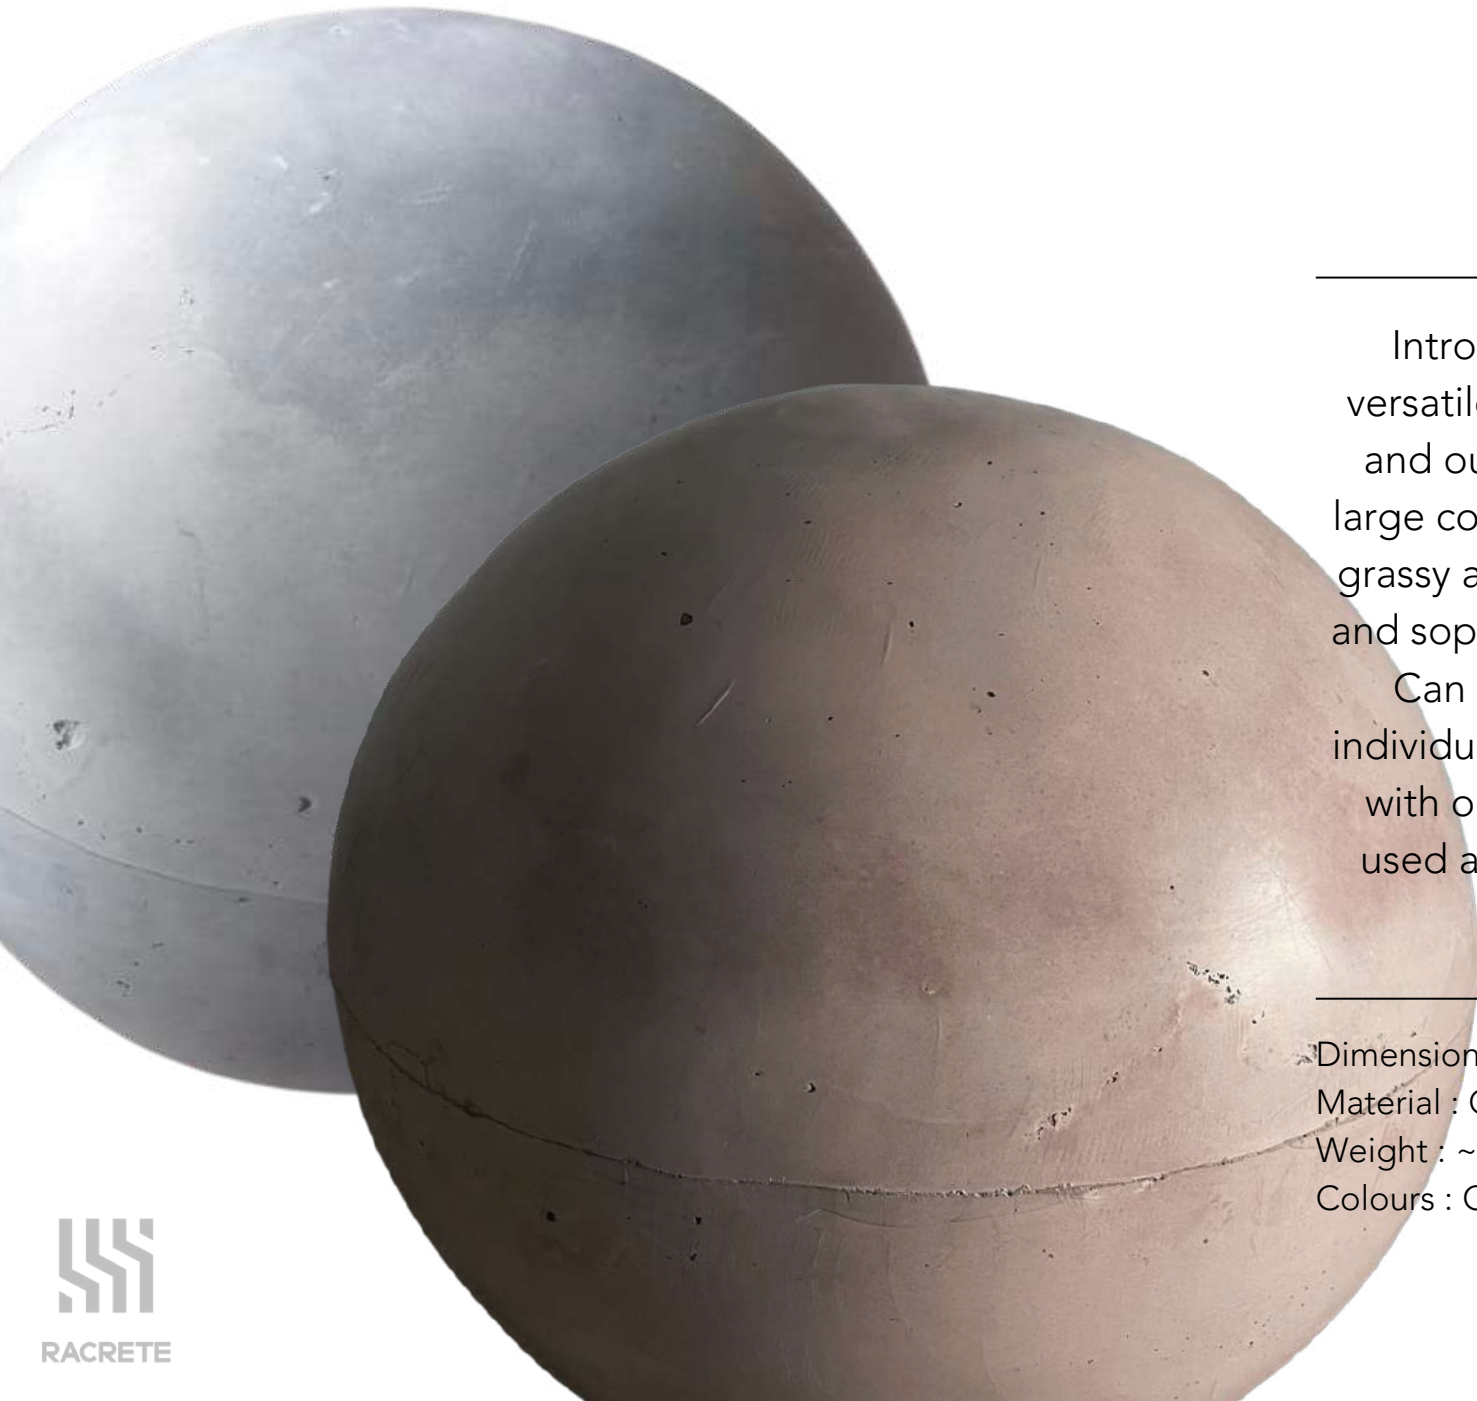

Dimensions : 43 Inch x 27 Inch x 16 Inch (LBH)

Material : GFRC

Weight : ~ 45 kgs

Colours : Grey | White | Pink

GLOBE

Introducing our concrete Globe, a versatile addition to your garden decor and outdoor furniture collection. This large concrete ball, elegantly placed in a grassy area, brings a touch of modernity and sophistication to any outdoor space.

Can be used as a statement piece individually or in groups or even match it with our pebble seater. It can also be used as a planter when turned upside down.

Dimensions : 20 Inch x 18 Inch (Diameter x Height)

Material : GFRC

Weight : ~ 20 kgs

Colours : Grey | White | Pink

U SHAPED BENCH

Less is more, Our minimal bench showcases a sleek and modern design that will effortlessly enhance any space. Its flat rectangular top provides ample surface area to sit or even for placing drinks/snacks. Our sturdy construction ensures long-lasting stability since we use the highest quality of GFRP and is suitable for outdoor as well as indoor use.