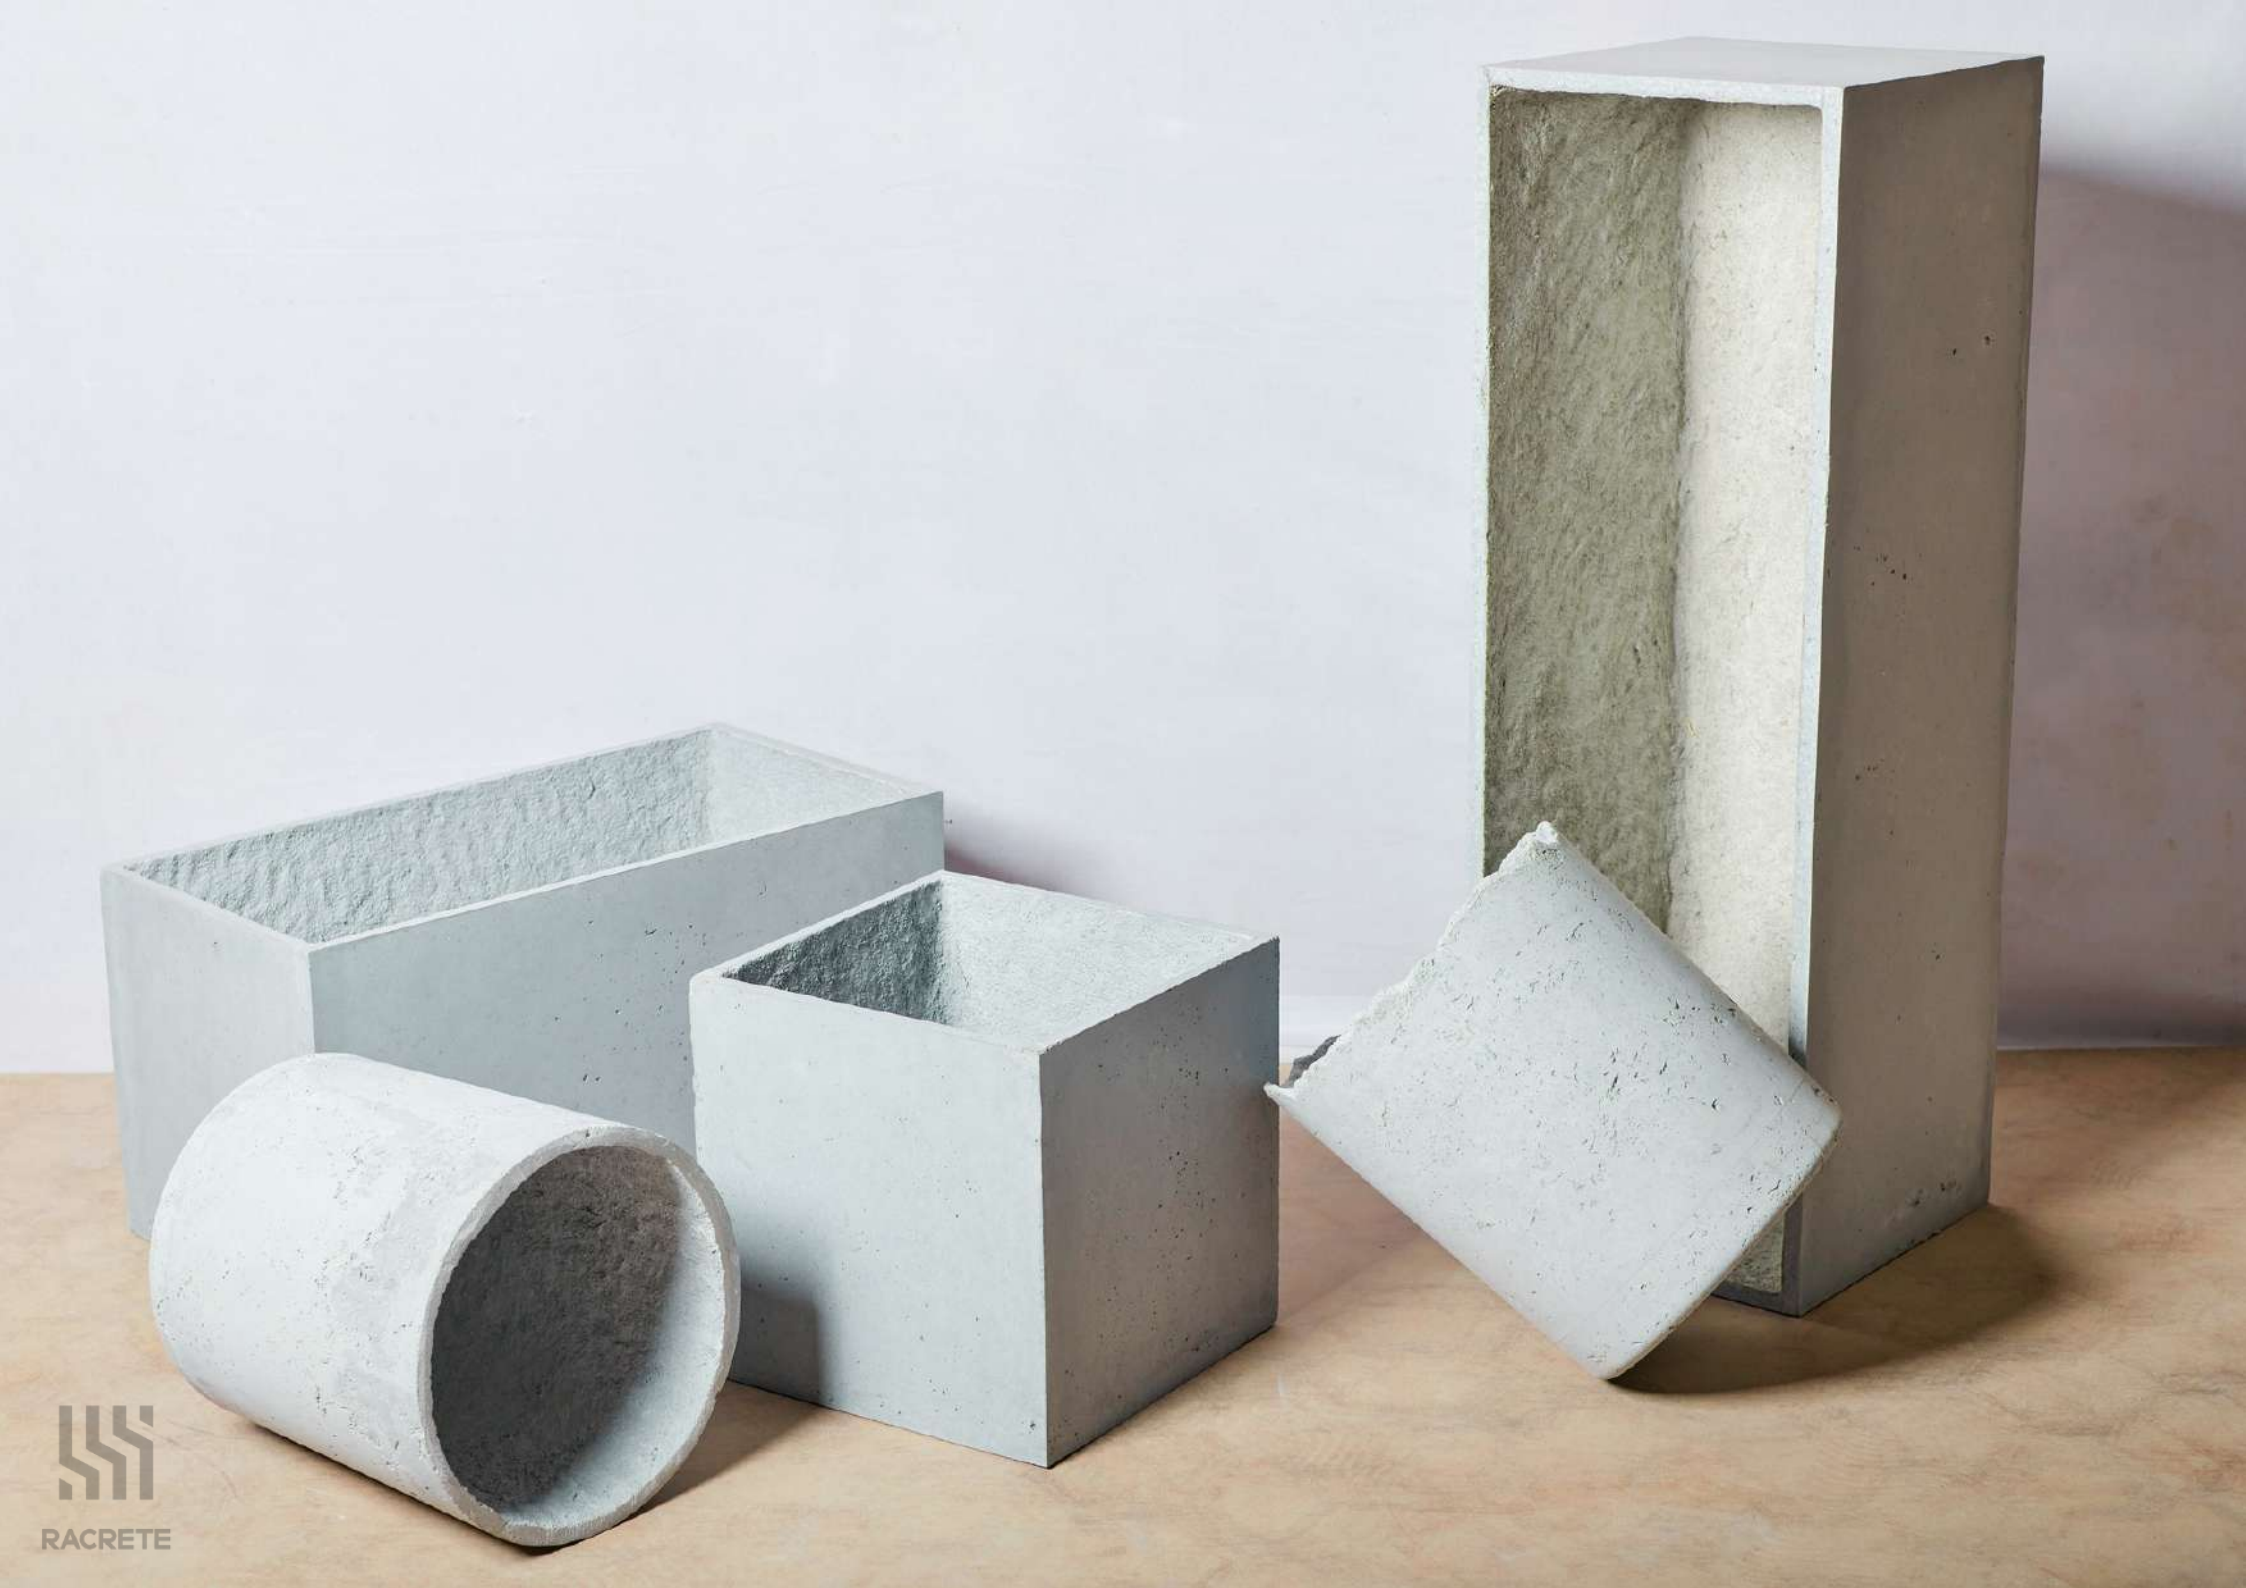

Outdoors

PLANTERS

URBAN CUBE PLANTER

Our concrete planters are not only functional but also contribute to the aesthetics of the surrounding space. Their robust construction and versatility make them a popular choice for individuals and landscape designers looking to enhance the visual appeal of both residential and commercial areas. Can be used in a mix set of shapes/colours or individually.